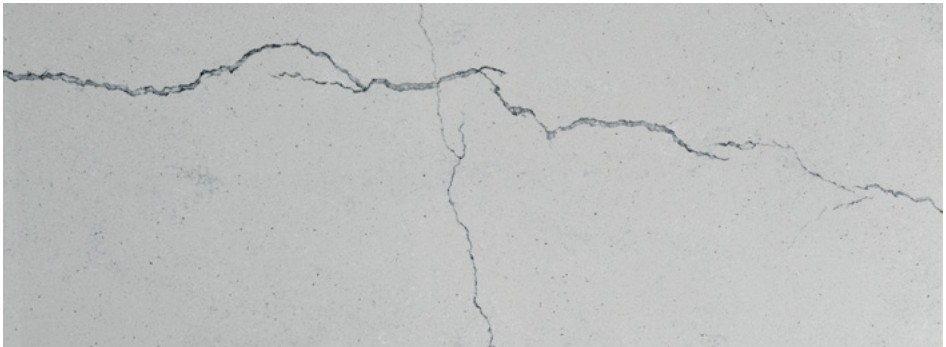

Riviera ^ NEW

Full slab view page 03